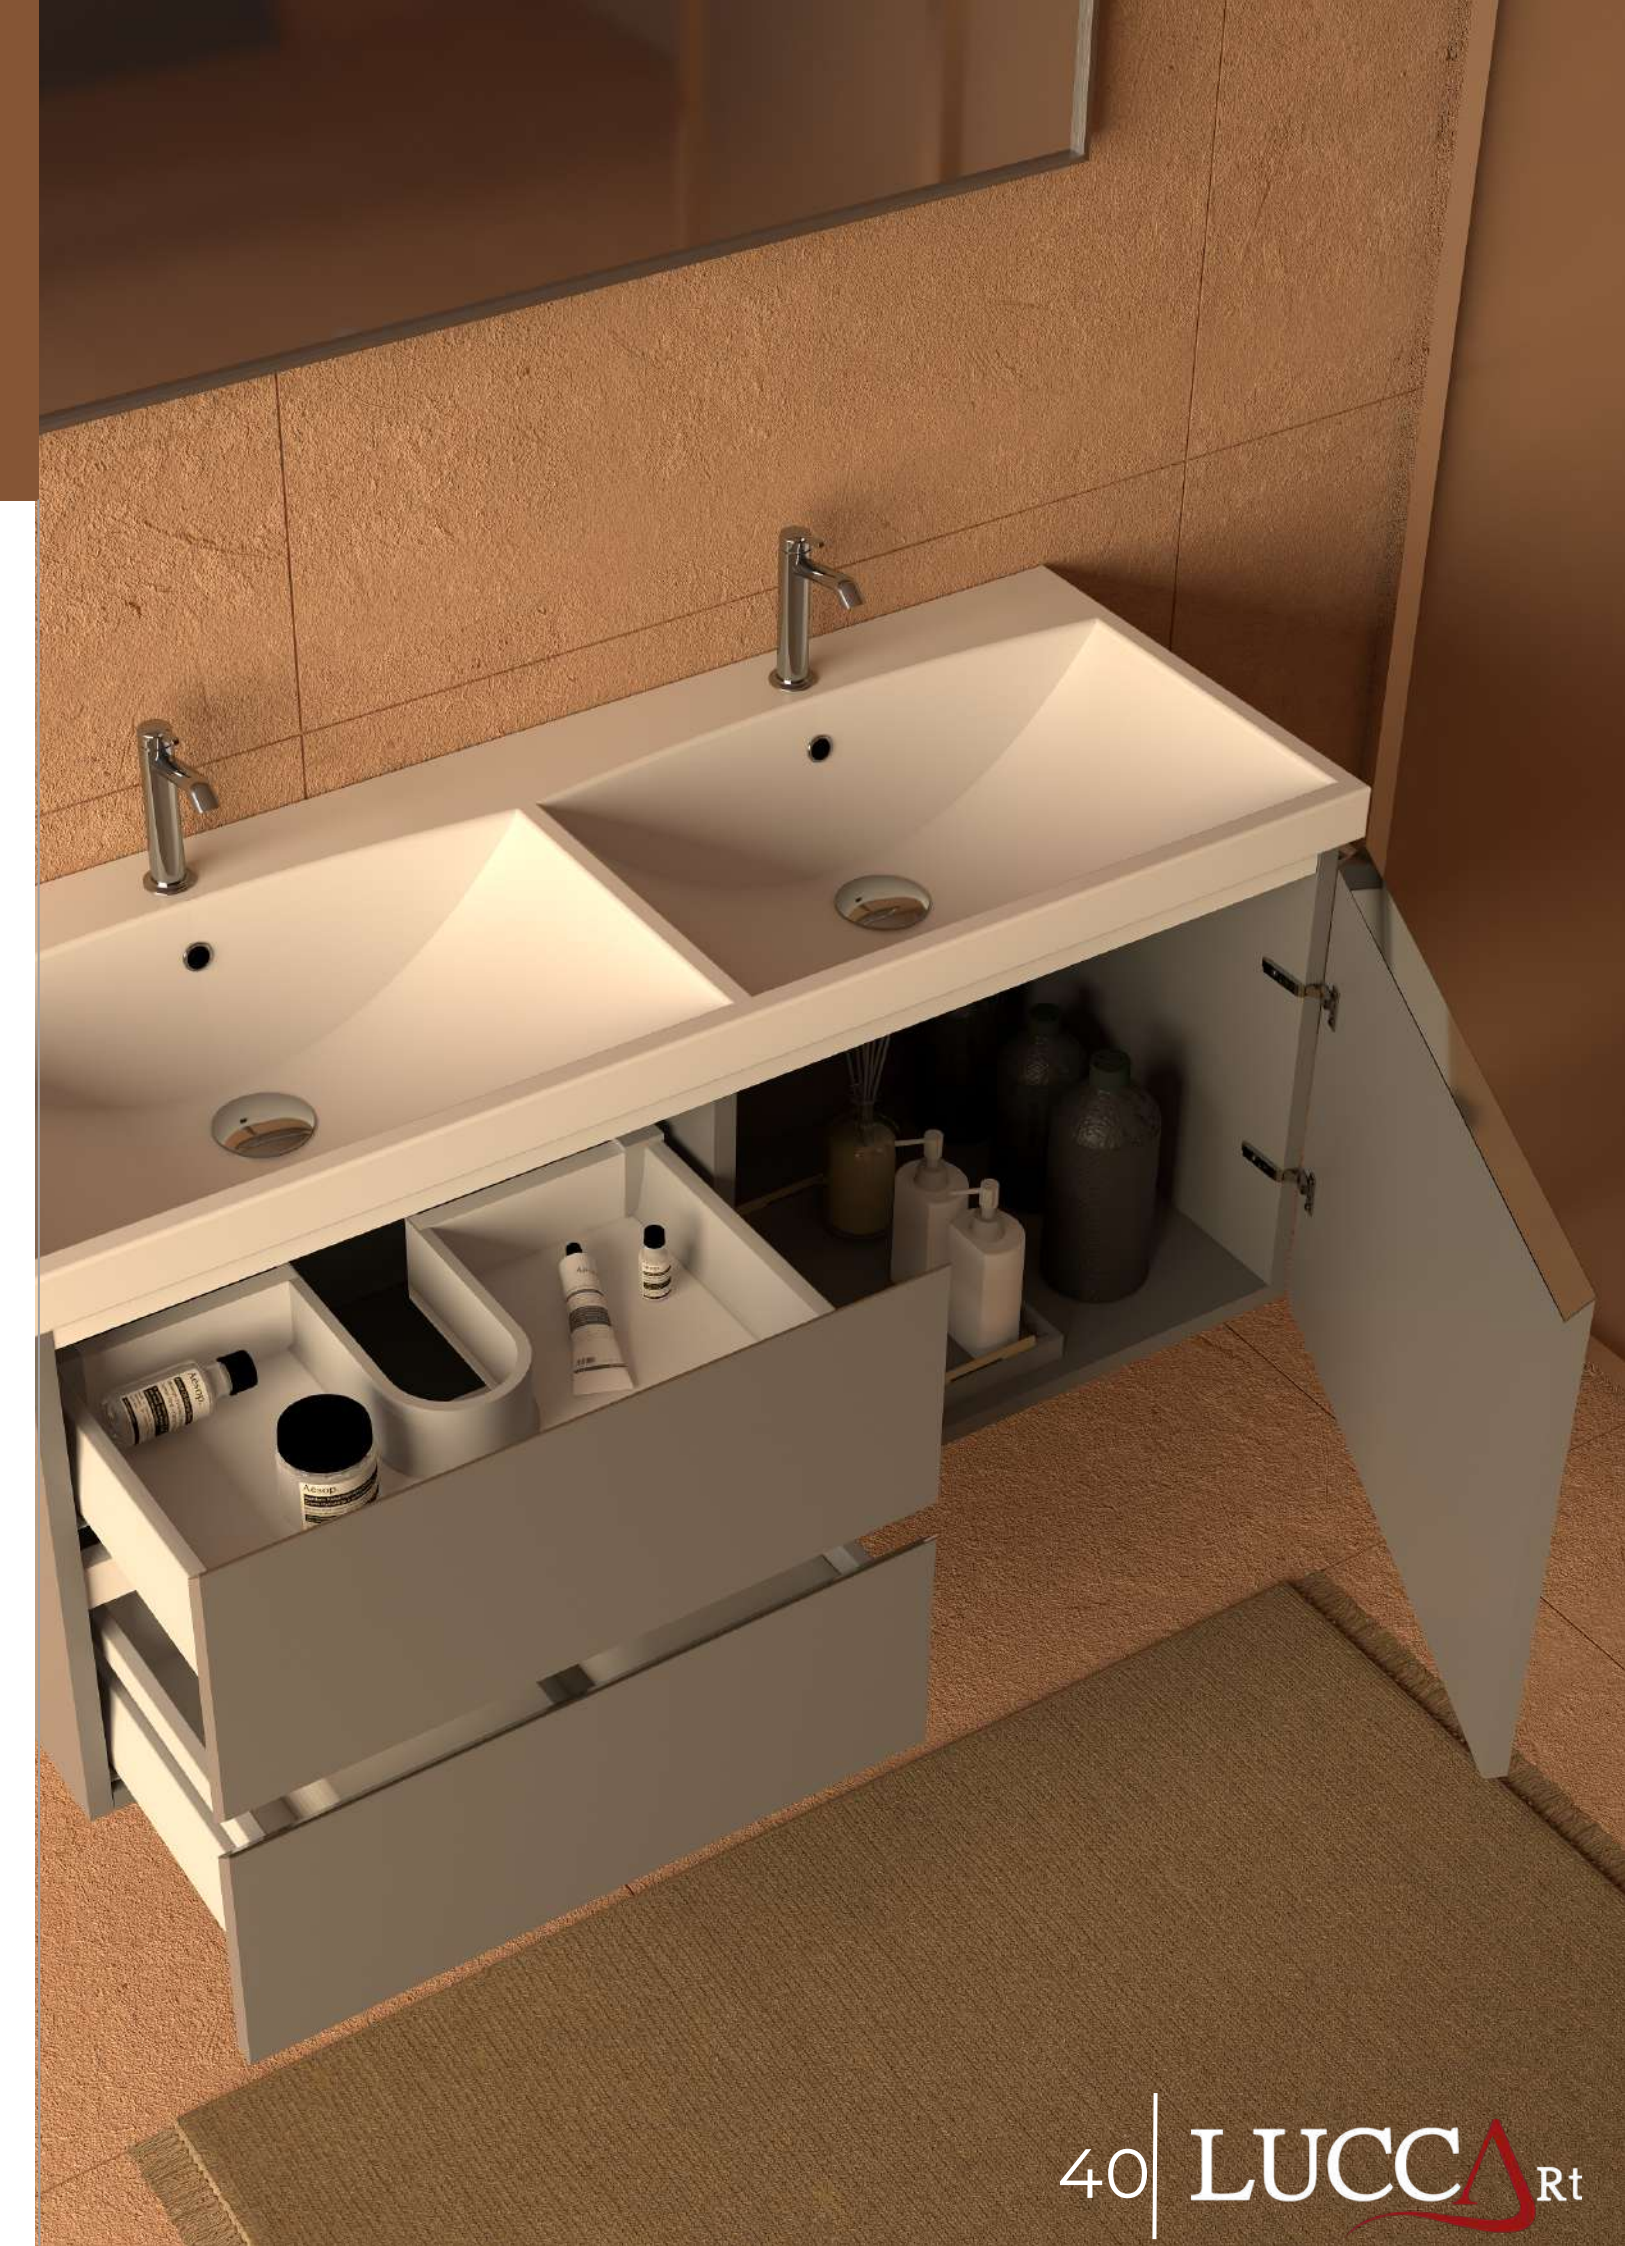

BROWN OAK HGW ANTRASITE

DIMENSIONS

120

COUNTERTOP ALTERNATIVES

MDF

LAMINATE

LACQUERED

COMPACT