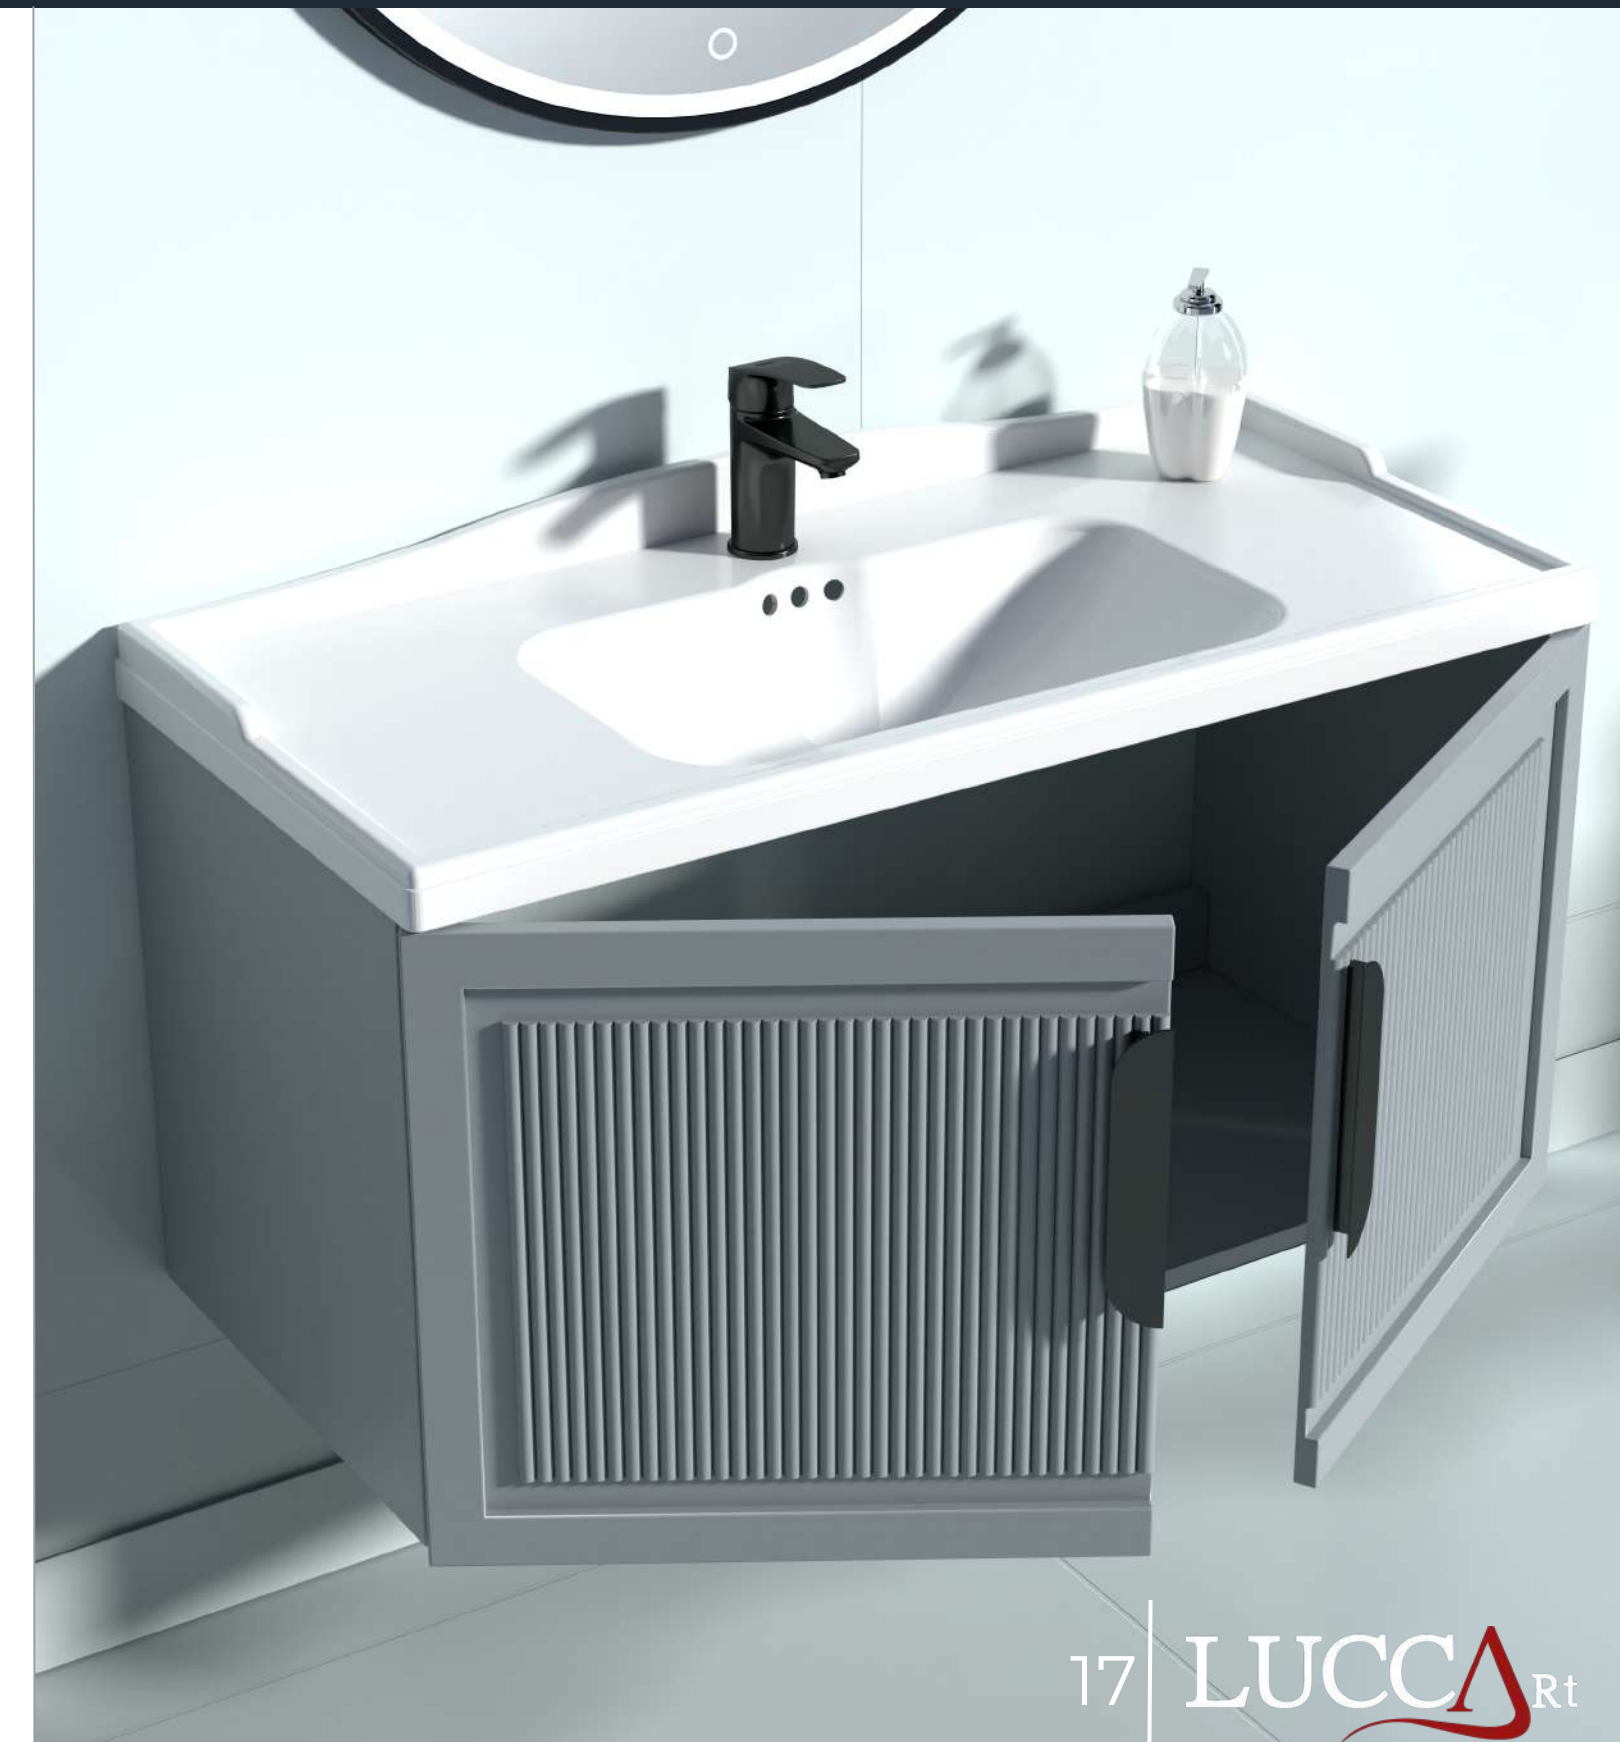

MDF LAMINATE LACQUERED COMPACT

ELITE DOOR

MATERIAL

18 mm Lacquered MDF
Accessories: Soft Closing

DIMENSIONS

COLORS

COUNTERTOP ALTERNATIVES

ELITE DUAL