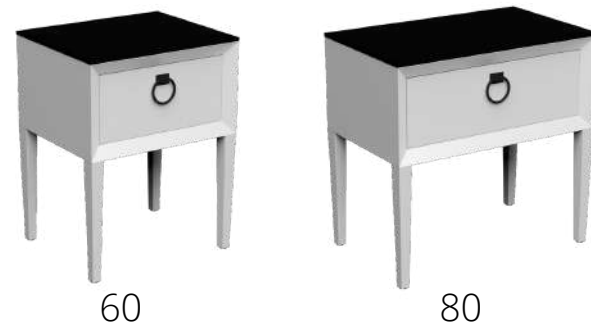

MDC010

CONTRA

MATERIAL

18 mm Lacquered MDF
Accessories: Soft Closing

DIMENSIONS

COLORS

COUNTERTOP ALTERNATIVES