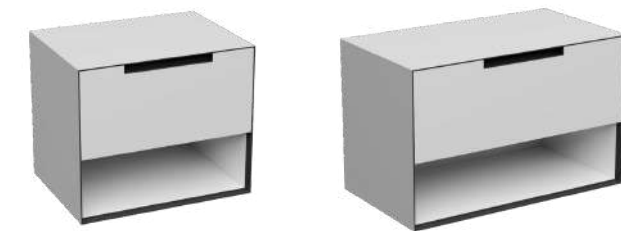

60

80

COLORS