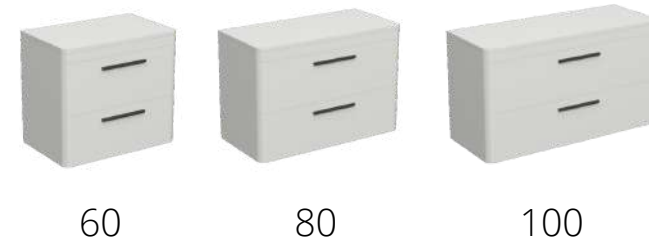

COUNTERTOP ALTERNATIVES

MDF LAMINATE LACQUERED COMPACT

MDC003

BRISTOL

MATERIAL

18 mm Lacquered MDF
Accessories: Soft Closing

DIMENSIONS

60