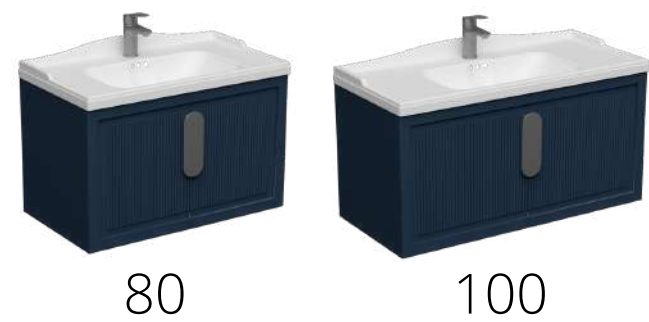

MDF LAMINATE LACQUERED COMPACT

ELITE DOOR

MATERIAL

18 mm Lacquered MDF
Accessories: Soft Closing

DIMENSIONS

COLORS

COUNTERTOP ALTERNATIVES

ELITE DUAL